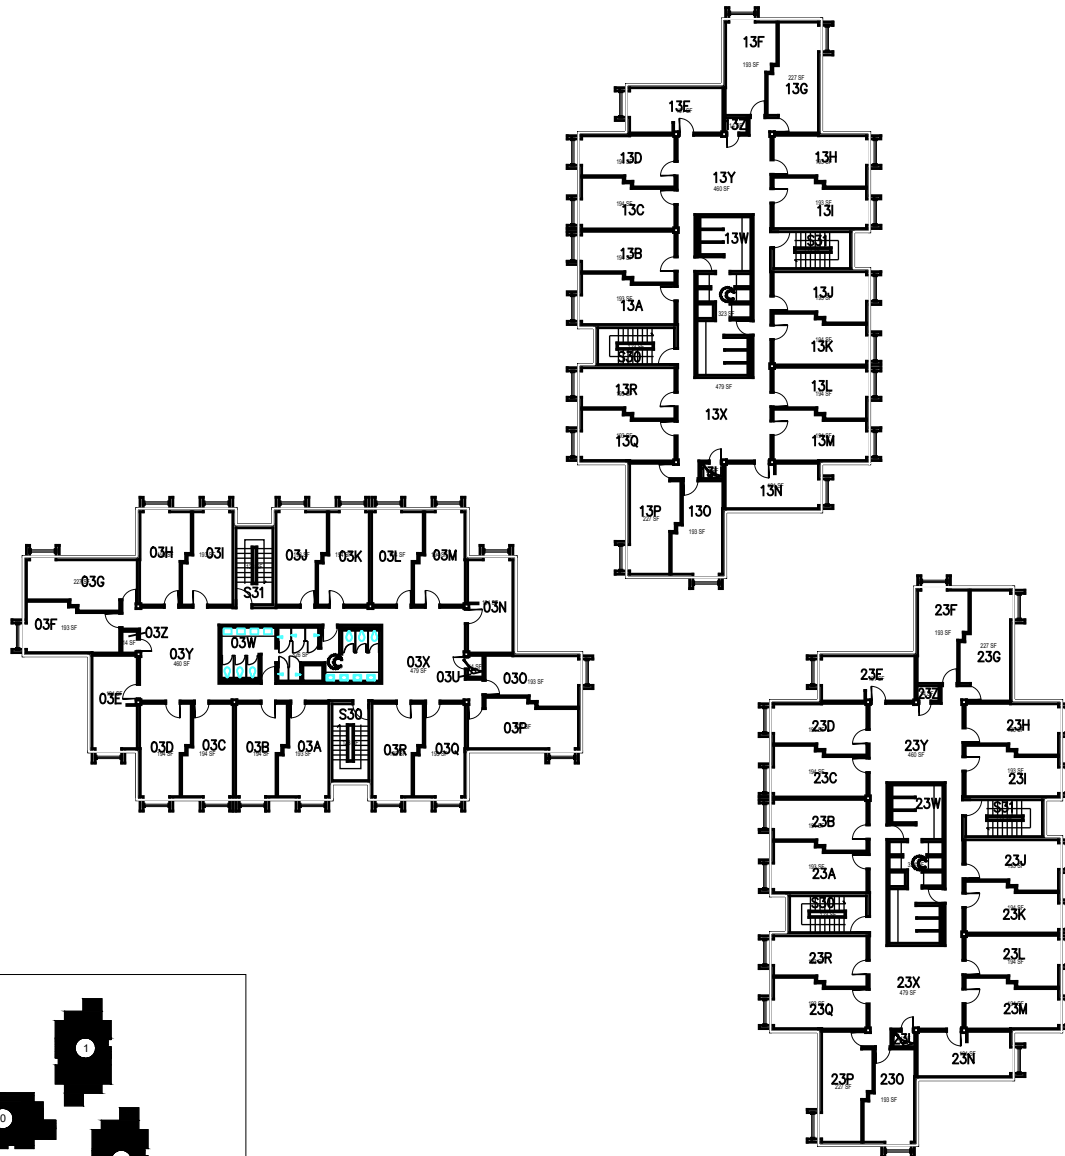

Space Data http://afd.calpoly.edu/facilities/spacefacility/space_data.asp

March 2022

1:40

Sierra Madre Hall

Floor 2-Towers 0-2 + Lounge

March 2022

FACILITIES MANAGEMENT AND DEVELOPMENT

Space Data http://afd.calpoly.edu/facilities/spacefacility/space_data.asp

1:40

Sierra Madre Hall

Floor 2-Towers 3-5

March 2022

FACILITIES MANAGEMENT AND DEVELOPMENT

Space Data http://afd.calpoly.edu/facilities/spacefacility/space_data.asp

1:40

Sierra Madre Hall

Floor 3-Towers 0-2

March 2022

FACILITIES MANAGEMENT AND DEVELOPMENT

Space Data http://afd.calpoly.edu/facilities/spacefacility/space_data.asp

1:40

Sierra Madre Hall

Floor 3-Towers 3-5

FACILITIES MANAGEMENT AND DEVELOPMENT