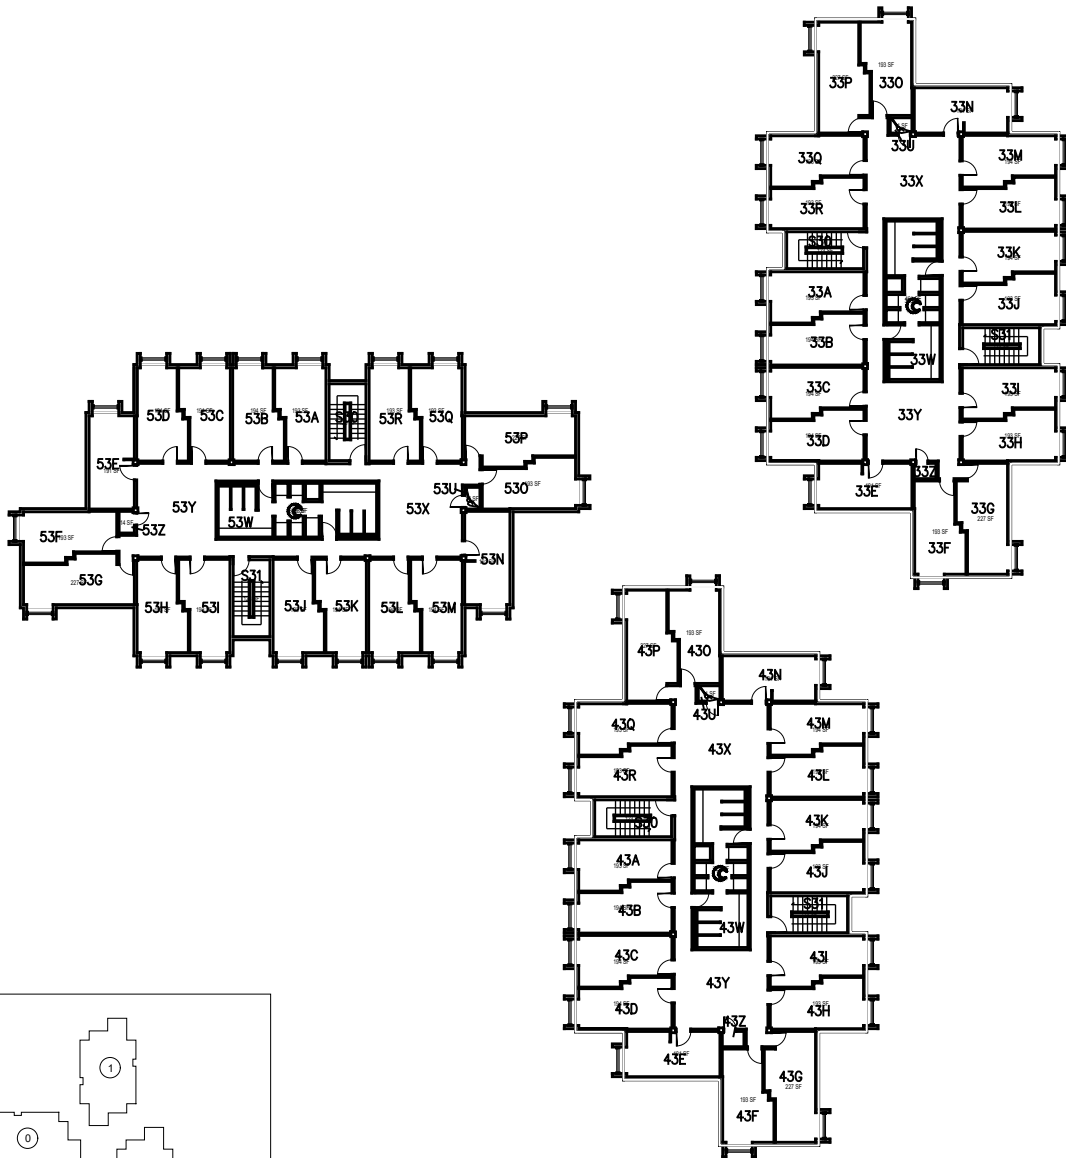

1:40

Sierra Madre Hall

Floor 2-Towers 3-5

March 2022

FACILITIES MANAGEMENT AND DEVELOPMENT

Space Data http://afd.calpoly.edu/facilities/spacefacility/space_data.asp

1:40

Sierra Madre Hall

Floor 3-Towers 0-2

March 2022

FACILITIES MANAGEMENT AND DEVELOPMENT

Space Data http://afd.calpoly.edu/facilities/spacefacility/space_data.asp

1:40

Sierra Madre Hall

Floor 3-Towers 3-5

FACILITIES MANAGEMENT AND DEVELOPMENT