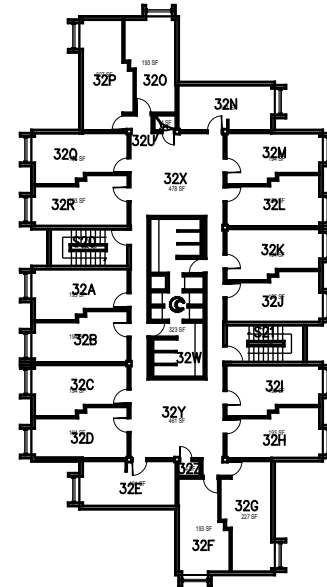

Sierra Madre Hall

Floor 1-Towers 0-2+Lounge

March 2022

1:40

FACILITIES MANAGEMENT AND DEVELOPMENT

Sierra Madre Hall

Floor 1-Towers 3-5

FACILITIES MANAGEMENT AND DEVELOPMENT

Space Data http://afd.calpoly.edu/facilities/spacefacility/space_data.asp

March 2022

1:40

Sierra Madre Hall

Floor 2-Towers 0-2 + Lounge

March 2022

FACILITIES MANAGEMENT AND DEVELOPMENT

Space Data http://afd.calpoly.edu/facilities/spacefacility/space_data.asp

1:40

Sierra Madre Hall

Floor 2-Towers 3-5

March 2022

FACILITIES MANAGEMENT AND DEVELOPMENT

Space Data http://afd.calpoly.edu/facilities/spacefacility/space_data.asp

1:40

Sierra Madre Hall