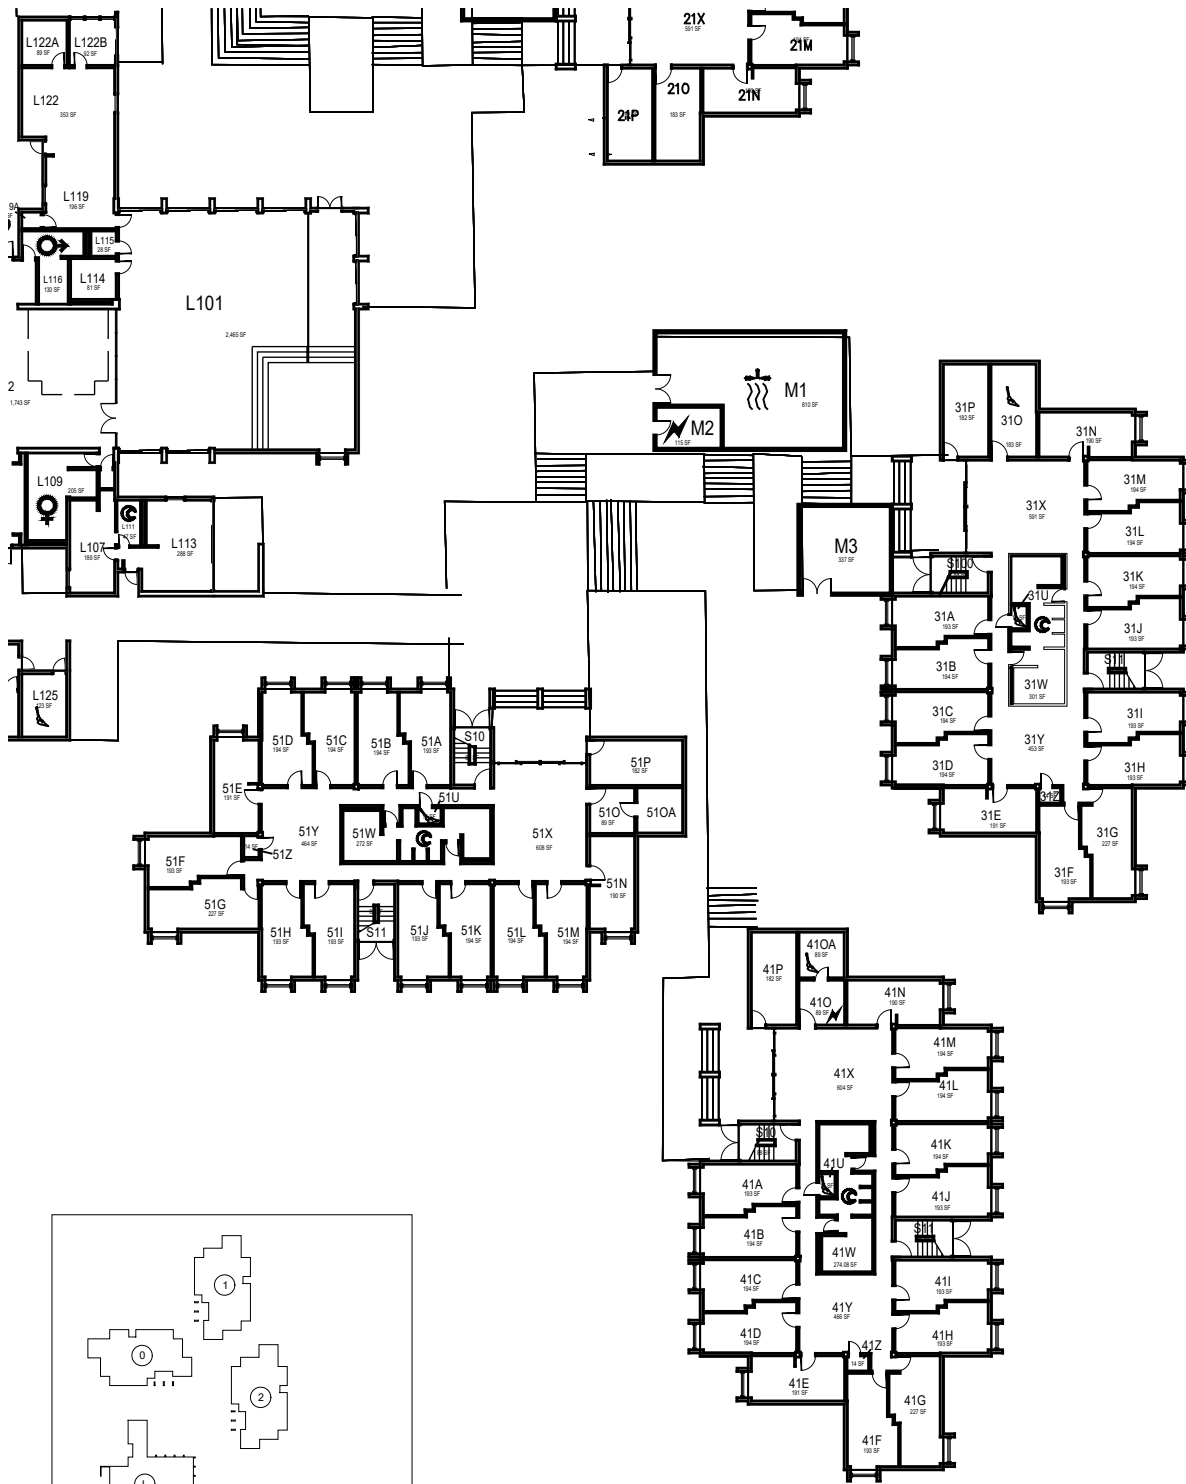

Sierra Madre Hall

Floor 1-Towers 0-2+Lounge

March 2022

1:40

FACILITIES MANAGEMENT AND DEVELOPMENT

Sierra Madre Hall

Floor 1-Towers 3-5

FACILITIES MANAGEMENT AND DEVELOPMENT

Space Data http://afd.calpoly.edu/facilities/spacefacility/space_data.asp

March 2022

1:40

Sierra Madre Hall

Floor 2-Towers 0-2 + Lounge

March 2022

FACILITIES MANAGEMENT AND DEVELOPMENT

Space Data http://afd.calpoly.edu/facilities/spacefacility/space_data.asp