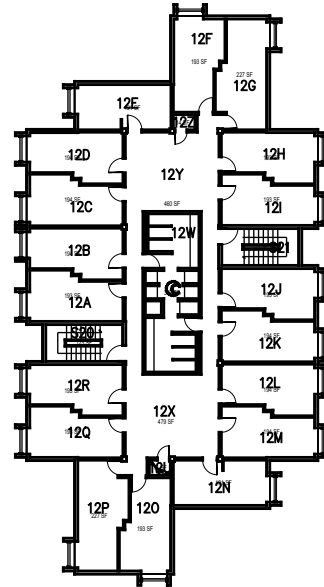

Sierra Madre Hall

Floor 1-Towers 0-2+Lounge

March 2022

1:40

FACILITIES MANAGEMENT AND DEVELOPMENT

Sierra Madre Hall

Floor 1-Towers 3-5

FACILITIES MANAGEMENT AND DEVELOPMENT

Space Data http://afd.calpoly.edu/facilities/spacefacility/space_data.asp

March 2022

1:40

Sierra Madre Hall

Floor 2-Towers 0-2 + Lounge

March 2022

FACILITIES MANAGEMENT AND DEVELOPMENT

Space Data http://afd.calpoly.edu/facilities/spacefacility/space_data.asp