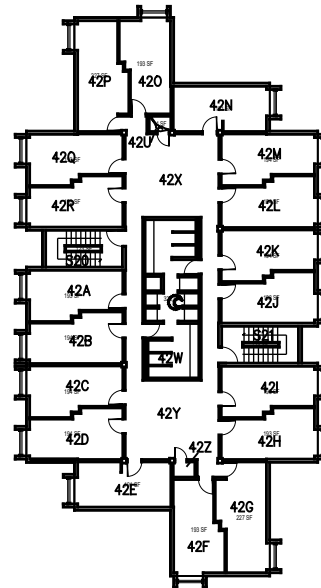

Sierra Madre Hall

Floor 1-Towers 0-2+Lounge

March 2022

1:40

FACILITIES MANAGEMENT AND DEVELOPMENT

Sierra Madre Hall

Floor 1-Towers 3-5

FACILITIES MANAGEMENT AND DEVELOPMENT

Space Data http://afd.calpoly.edu/facilities/spacefacility/space_data.asp

March 2022

1:40

Sierra Madre Hall

Floor 2-Towers 0-2 + Lounge

March 2022

FACILITIES MANAGEMENT AND DEVELOPMENT

Space Data http://afd.calpoly.edu/facilities/spacefacility/space_data.asp

1:40

Sierra Madre Hall

Floor 2-Towers 3-5

March 2022

FACILITIES MANAGEMENT AND DEVELOPMENT

Space Data http://afd.calpoly.edu/facilities/spacefacility/space_data.asp

1:40

Sierra Madre Hall