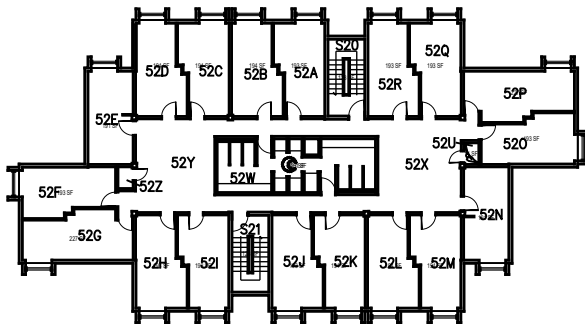

Sierra Madre Hall

Floor 1-Towers 0-2+Lounge

March 2022

1:40

FACILITIES MANAGEMENT AND DEVELOPMENT

Sierra Madre Hall

Floor 1-Towers 3-5

FACILITIES MANAGEMENT AND DEVELOPMENT

Space Data http://afd.calpoly.edu/facilities/spacefacility/space_data.asp

March 2022

1:40

Sierra Madre Hall

Floor 2-Towers 0-2 + Lounge

March 2022

FACILITIES MANAGEMENT AND DEVELOPMENT

Space Data http://afd.calpoly.edu/facilities/spacefacility/space_data.asp

1:40

Sierra Madre Hall

Floor 2-Towers 3-5

March 2022

FACILITIES MANAGEMENT AND DEVELOPMENT

Space Data http://afd.calpoly.edu/facilities/spacefacility/space_data.asp

1:40

Sierra Madre Hall