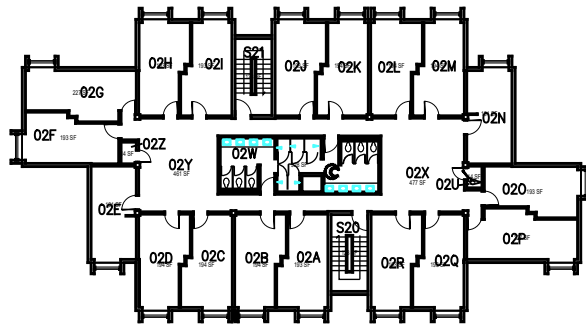

Sierra Madre Hall

Floor 1-Towers 0-2+Lounge

March 2022

1:40

FACILITIES MANAGEMENT AND DEVELOPMENT

Sierra Madre Hall

Floor 1-Towers 3-5

FACILITIES MANAGEMENT AND DEVELOPMENT

Space Data http://afd.calpoly.edu/facilities/spacefacility/space_data.asp

March 2022

1:40

Sierra Madre Hall

Floor 2-Towers 0-2 + Lounge

March 2022

FACILITIES MANAGEMENT AND DEVELOPMENT

Space Data http://afd.calpoly.edu/facilities/spacefacility/space_data.asp