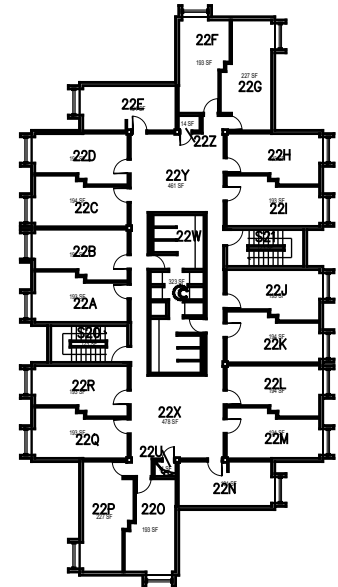

Sierra Madre Hall

Floor 1-Towers 0-2+Lounge

March 2022

1:40

FACILITIES MANAGEMENT AND DEVELOPMENT

Sierra Madre Hall

Floor 1-Towers 3-5

FACILITIES MANAGEMENT AND DEVELOPMENT

Space Data http://afd.calpoly.edu/facilities/spacefacility/space_data.asp

March 2022

1:40

Sierra Madre Hall

Floor 2-Towers 0-2 + Lounge

March 2022

FACILITIES MANAGEMENT AND DEVELOPMENT

Space Data http://afd.calpoly.edu/facilities/spacefacility/space_data.asp